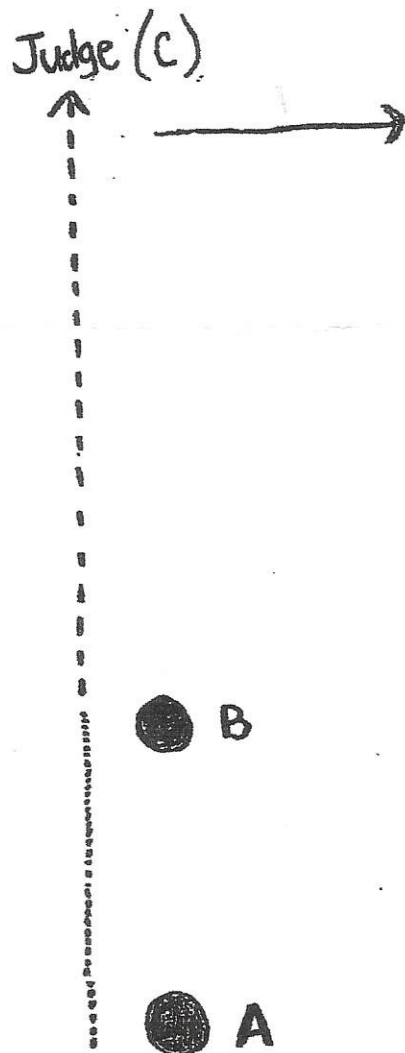

Pee Wee Showmanship 10 & Under

1. Walk from cone A to cone B.
2. Trot from cone B to the judge.
3. Stop at C (the judge) and set up for inspection.
4. When dismissed, perform a 90 degree turn.
5. Walk to the line up.

Walk
Trot -----