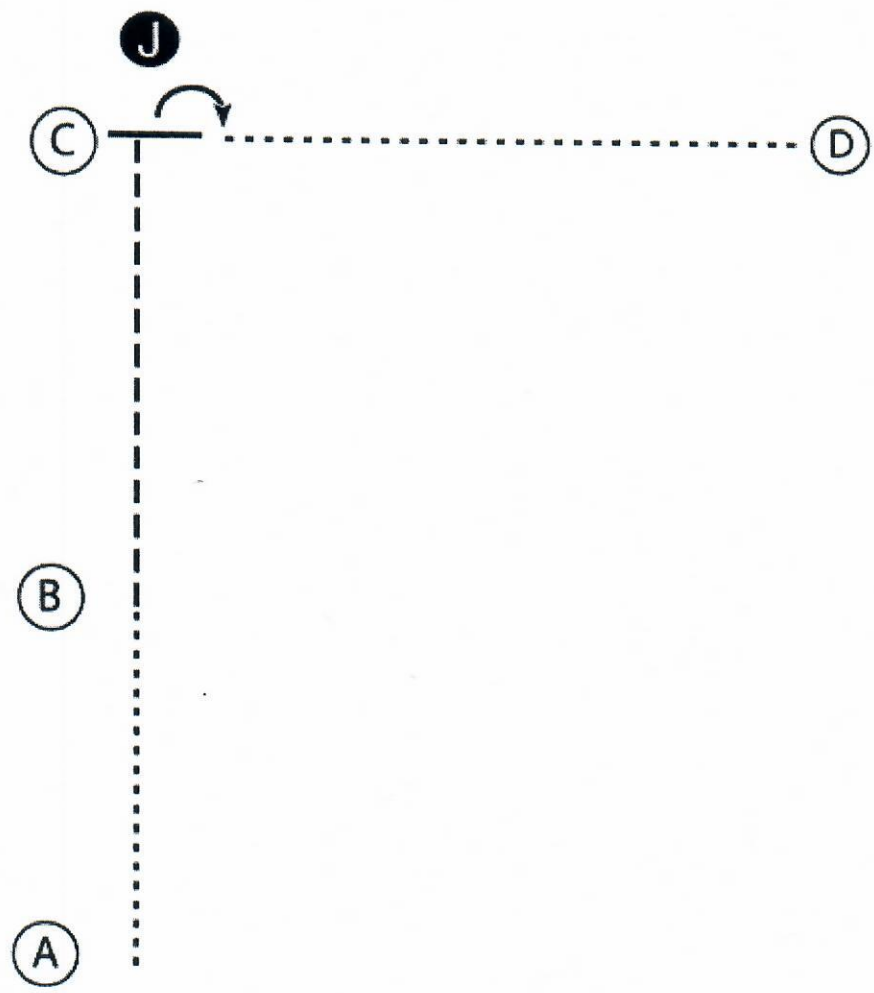

CLASS # 3

PEE WEE SHOWMANSHIP (10 & UNDER)

W W W . H o r s e S h o w P a t t e r n s . c o m

W W W . H O R S E S H O W P A T T E R N S . C O M

1. Walk from A to B.
2. Trot from B to C.
3. Stop at C and set up for inspection.
4. When dismissed perform a 90 degree turn.
5. Walk to D.

Walk - - - - -

Trot - - - - -

Back ←

Marker (B)

Judge (J)